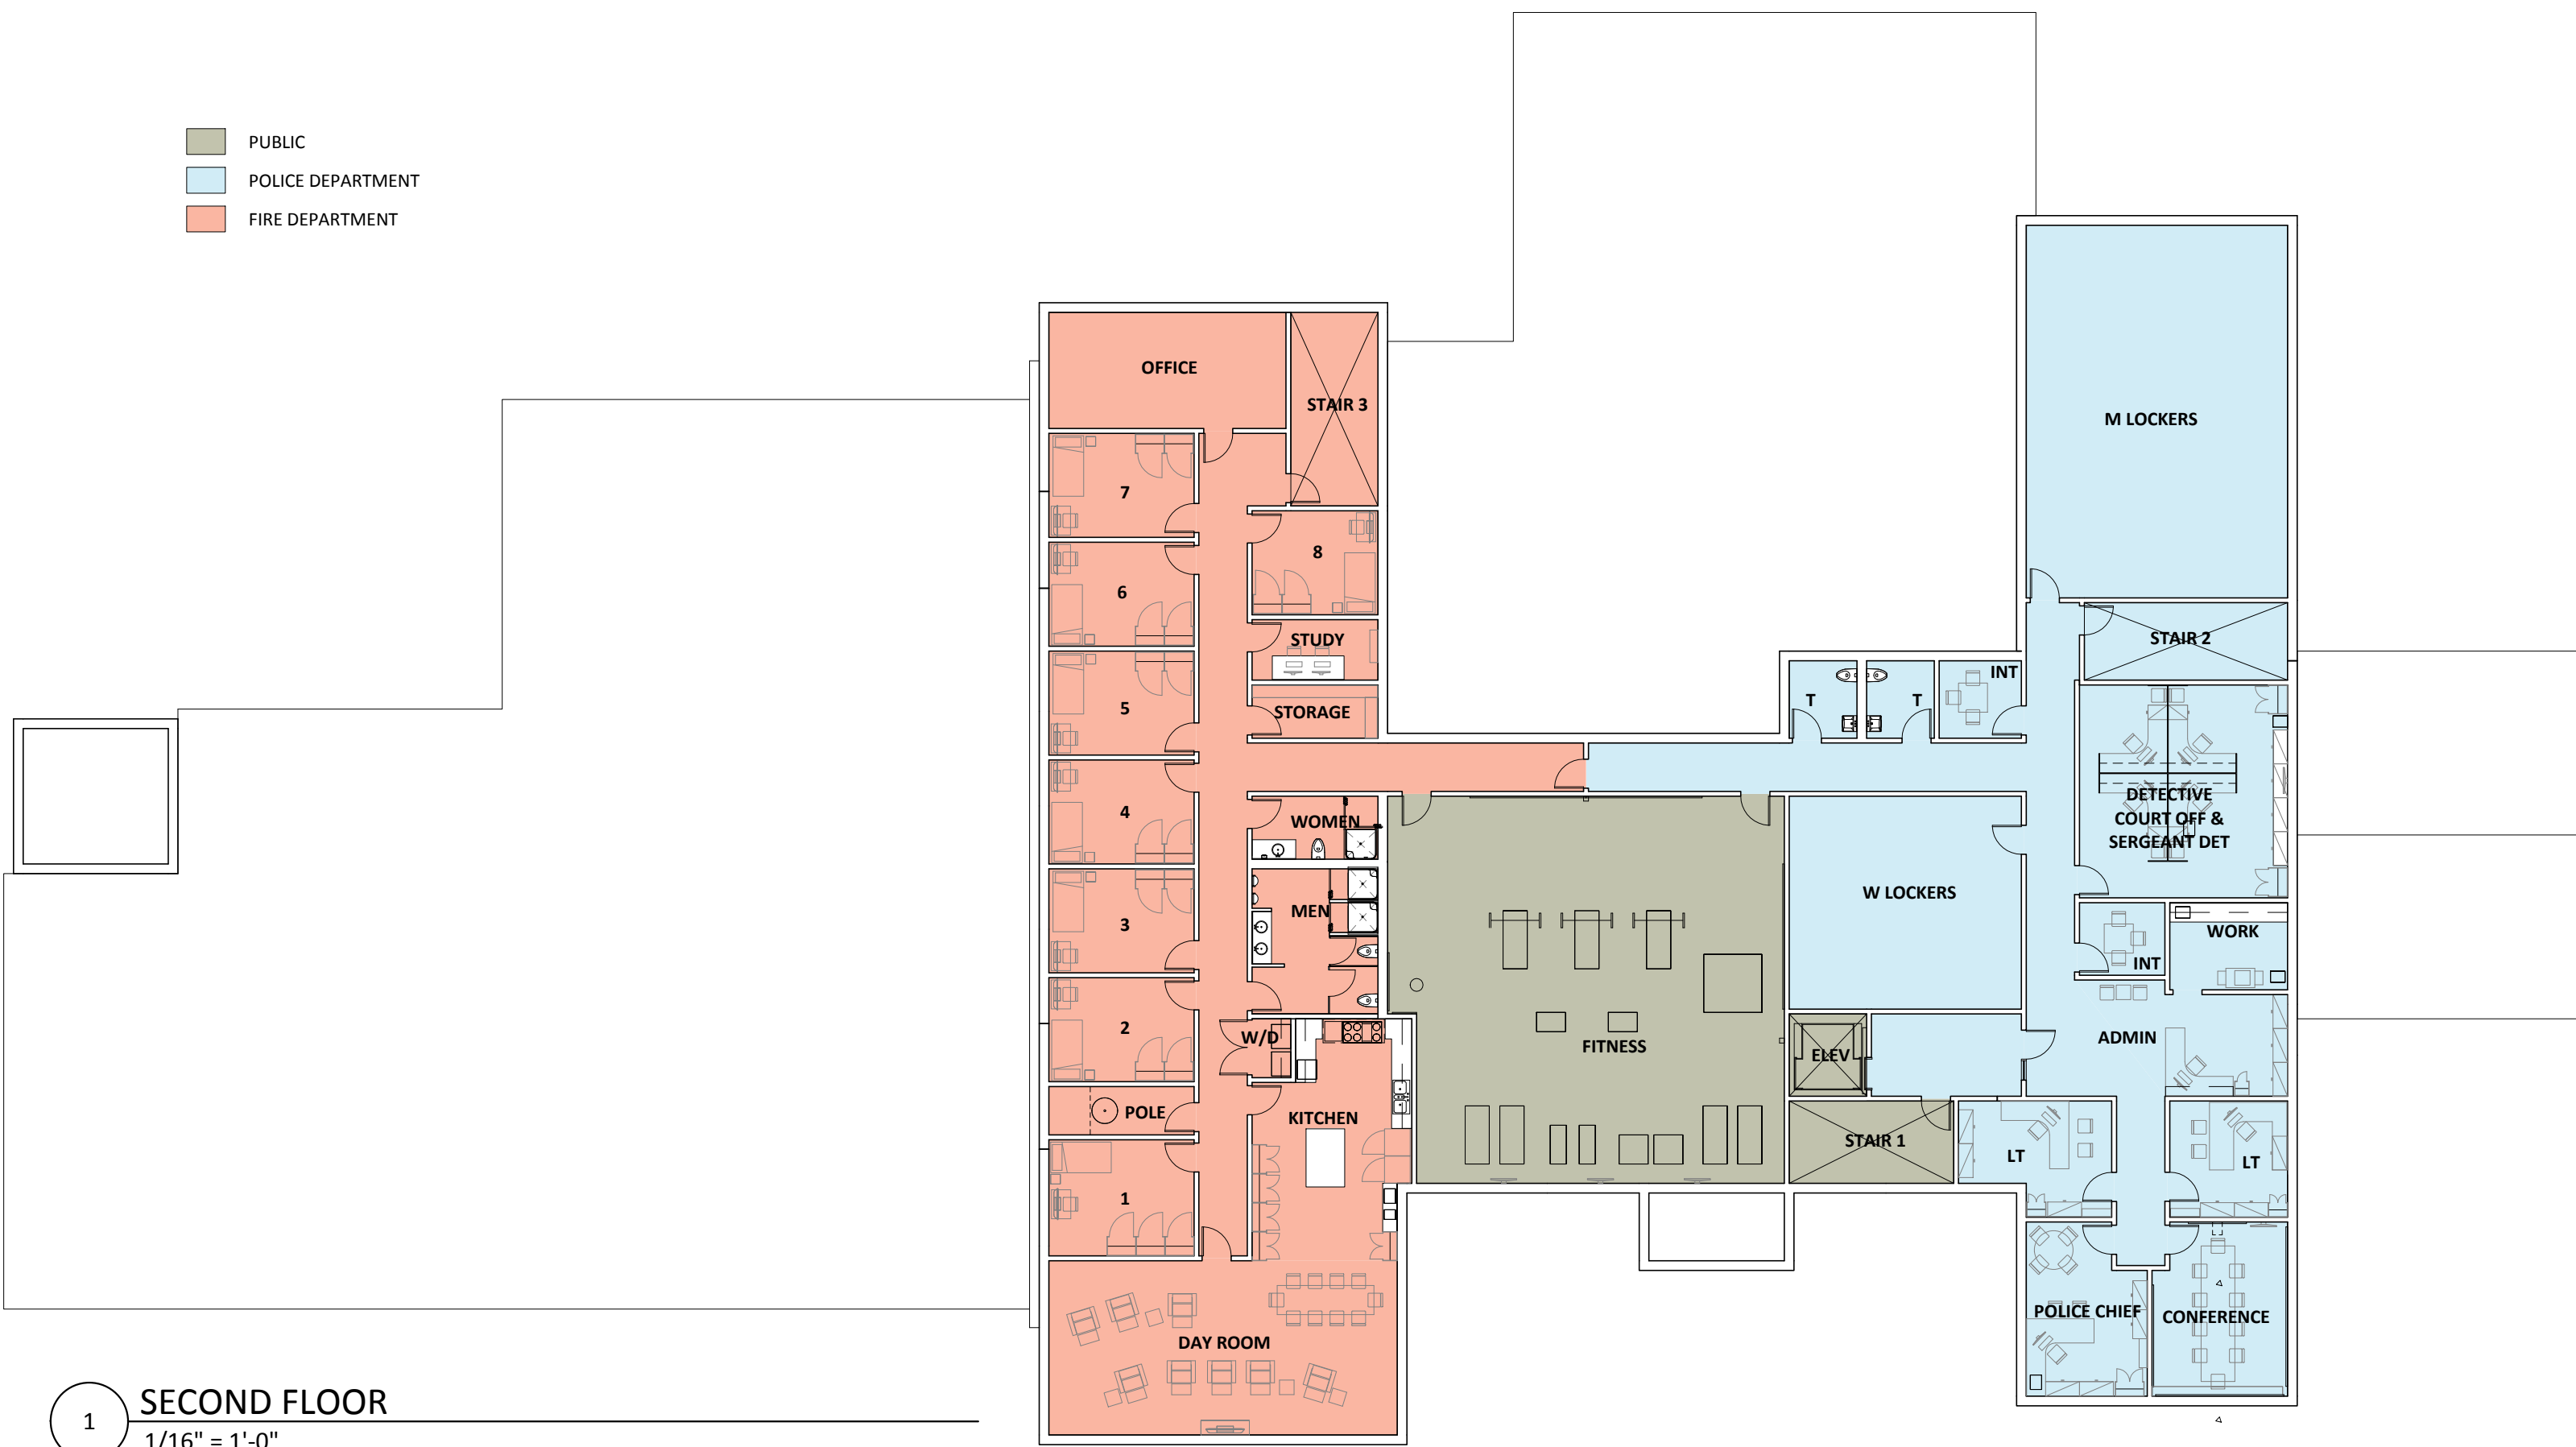

- PUBLIC
- POLICE DEPARTMENT
- FIRE DEPARTMENT

1 **SECOND FLOOR**
 1/16" = 1'-0"